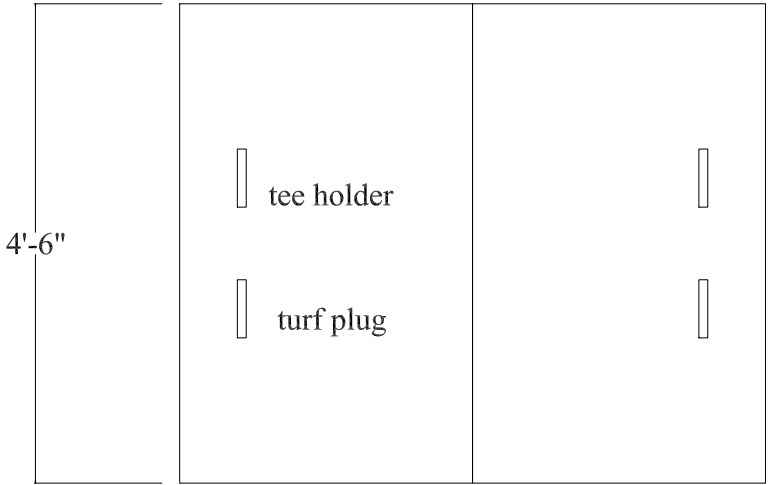

Frame Pattern for TS049 Station

Two 33" by 54" turf pads
fit inside the connected frame

Frame Pattern for TS059 Station

Two 33" by 66" turf pads fit inside connected frame