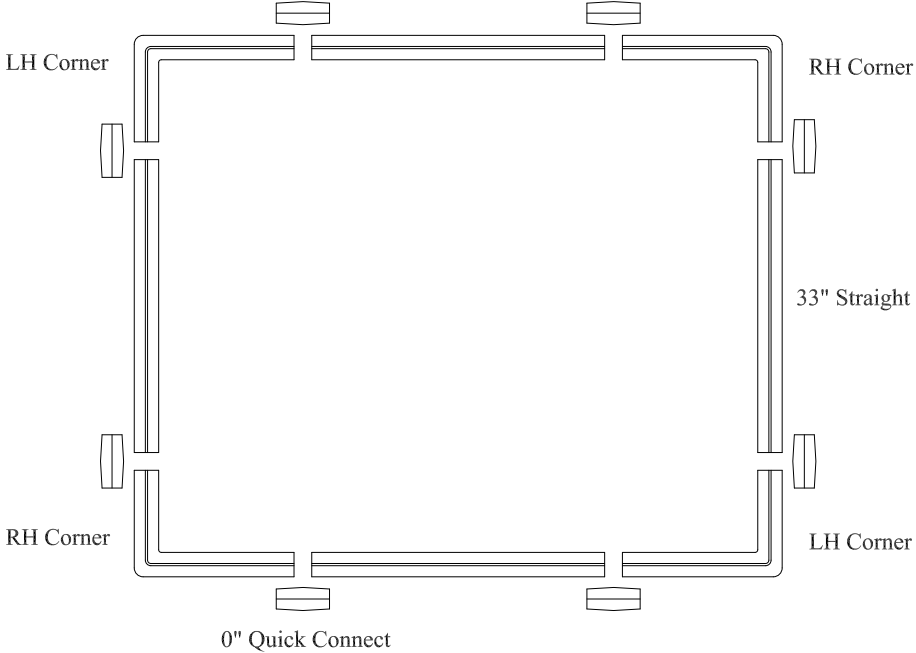

Frame Pattern for TS049 Station

Two 33" by 54" turf pads
fit inside the connected frame

Frame Pattern for TS059 Station

Two 33" by 66" turf pads fit inside connected frame