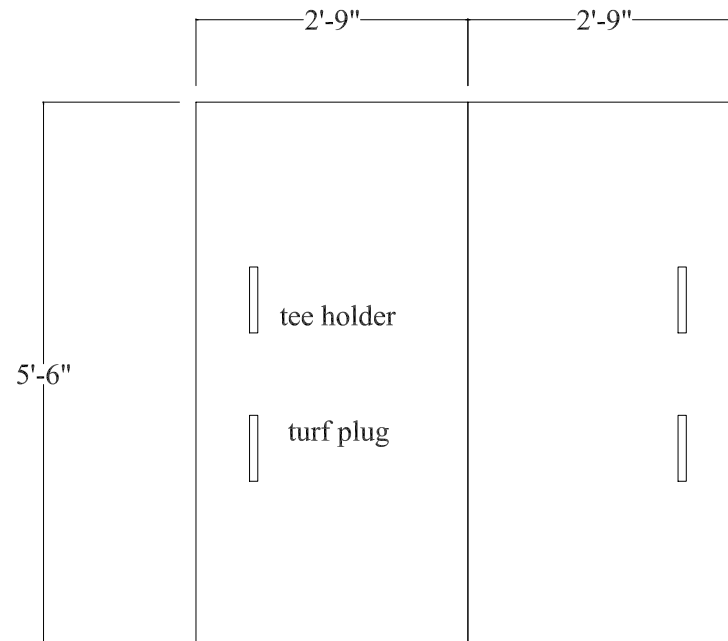

Frame Pattern for TS049 Station

Two 33" by 54" turf pads
fit inside the connected frame

Frame Pattern for TS059 Station

Two 33" by 66" turf pads fit inside connected frame