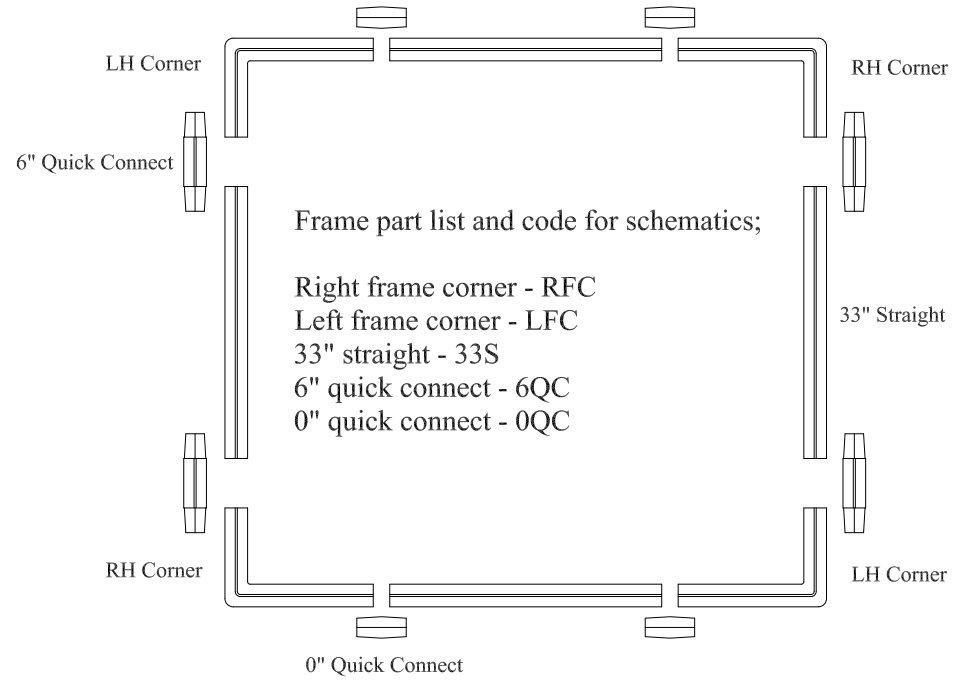

Frame Pattern for TS049 Station

Two 33" by 54" turf pads
fit inside the connected frame

Frame Pattern for TS059 Station

Two 33" by 66" turf pads fit inside connected frame